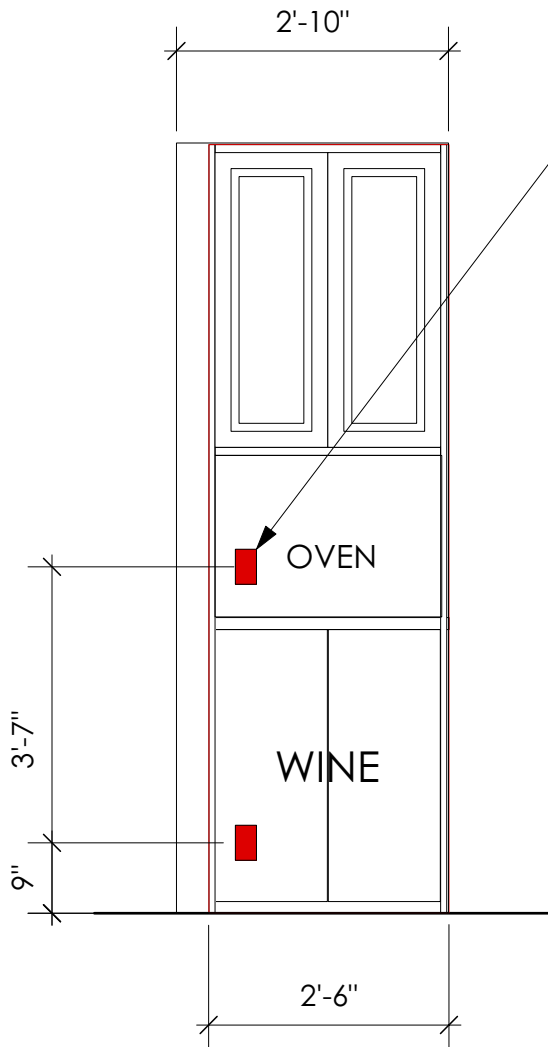

Watts (W) 3,840 W
Power cord length (cm) 122 cm
Current (A) 16 A
Frequency (Hz) 60 Hz
Plug type fixed connection
Volts (V) 240 V

ALESIO_PUDIL CONCEPTUALS
Pantry

STUDIO B. ELEMENTS . COM
ALL DIMENSIONS ARE SUBJECT TO FIELD MEASURE